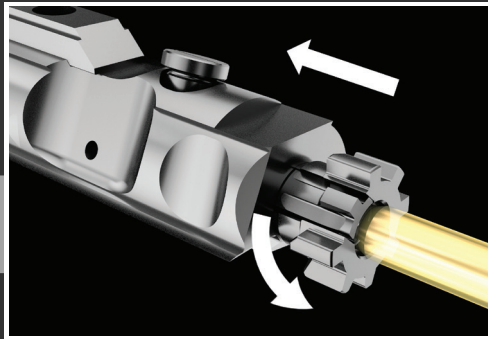

**CHOOSE FROM
TEN DIFFERENT
CERAKOTE OPTIONS**

THE INNOVATION

CONTINUES

RADIAL DELAYED BLOWBACK

CMMG's patented Radial Delayed Blowback operating system revolutionized pistol caliber AR's. Unlike typical direct blowback systems, Radial Delayed Blowback uses a bolt that is forced to rotate and unlock before cycling. This delay allows CMMG to use a lighter buffer and carrier than a direct blowback, resulting in less felt recoil than the typical PCC. The benefits of Radial Delayed Blowback are now available in 9mm, 40 S&W, 45 ACP, 5.7x28mm and 10mm.

The bolt starts in battery and is fully rotated. The cartridge going off results in the bolt carrier group being forced rearward. The chamfer on the rear of the bolt lugs contacts the barrel extension, which forces the bolt to rotate out of alignment with the barrel extension while simultaneously accelerating the carrier rearward. This mechanical delay forces more gas down the barrel and allows chamber pressures to drop to optimal levels.

Once the bolt is rotated out of alignment with the barrel extension, the bolt carrier group can cycle like a standard AR-15. The amount of force required to overcome the Radial Delayed Blowback system reduces the amount of weight necessary to maintain safe chamber pressures while reducing bolt velocity. This results in a lighter, softer-recoiling firearm.