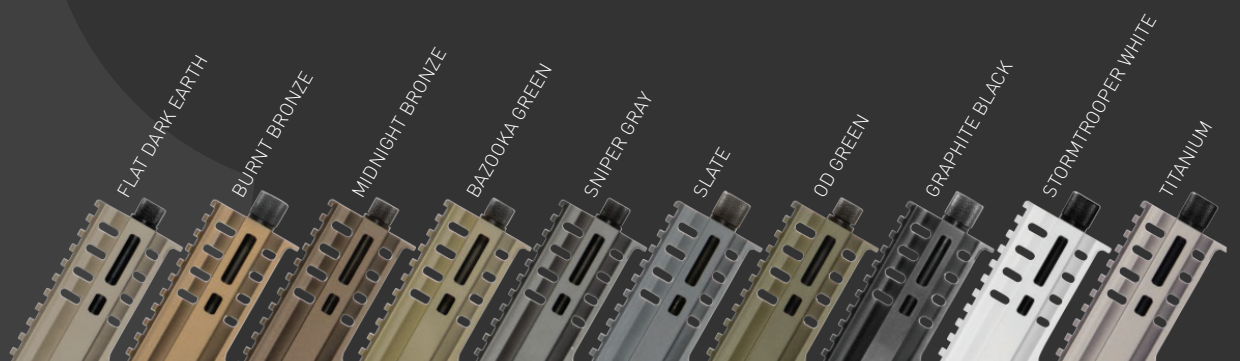

AVAILABLE CALIBERS:

22LR • 9MM • 40 S&W • 45 ACP • 5.56X45MM • 6.5 GRENDL • 300 BLK • 7.62X39MM • 308 WIN • 458 SOCOM • 350 LEGEND • 5.7X28MM

ENDEAVOR

Designated Marksman and Long-Range Rifles

For shooters and hunters who need to reach out to extended ranges, CMMG's ENDEAVOR is built to maximize long-distance precision. This lineup features all your favorite long-range calibers, with a variety of barrel lengths, furniture and high-performance triggers to maximize your marksmanship.

AVAILABLE CALIBERS:

22 NOSLER • 224 VALKYRIE • 6.5 GRENDL • 6.5 CREEDMOOR • 308 WIN • 5.56X45MM

Each BANSHEE, RESOLUTE and ENDEAVOR is available in three configurations:

100 SERIES

Equipped with classic furniture like the A2 pistol grip, 6-position or fixed butt stocks and A2 birdcage flash hider.

Exact configurations depend on caliber.

200 SERIES

Outfitted with modern furniture like CMMG's RIPSTOCK™ or RIPBRACE™, CMMG's effective SV muzzle brake and Magpul's MOE® pistol grip.

300 SERIES

Fully optimized with ambidextrous controls, a premier trigger, Magpul grip, PRS® stock, RIPSTOCK™ or RIPBRACE™, and CMMG's SV muzzle brake. Includes CMMG's Premier Cerakote (choice of ten colors) and model name engraved on lower receiver.

**CHOOSE FROM
TEN DIFFERENT
CERAKOTE OPTIONS**

THE INNOVATION

CONTINUES

RADIAL DELAYED BLOWBACK

CMMG's patented Radial Delayed Blowback operating system revolutionized pistol caliber AR's. Unlike typical direct blowback systems, Radial Delayed Blowback uses a bolt that is forced to rotate and unlock before cycling. This delay allows CMMG to use a lighter buffer and carrier than a direct blowback, resulting in less felt recoil than the typical PCC. The benefits of Radial Delayed Blowback are now available in 9mm, 40 S&W, 45 ACP, 5.7x28mm and 10mm.