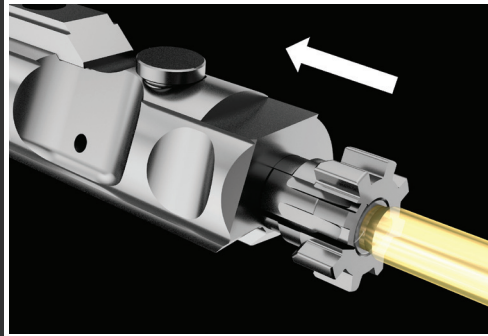

**CHOOSE FROM
TEN DIFFERENT
CERAKOTE OPTIONS**

THE INNOVATION

CONTINUES

RADIAL DELAYED BLOWBACK

CMMG's patented Radial Delayed Blowback operating system revolutionized pistol caliber AR's. Unlike typical direct blowback systems, Radial Delayed Blowback uses a bolt that is forced to rotate and unlock before cycling. This delay allows CMMG to use a lighter buffer and carrier than a direct blowback, resulting in less felt recoil than the typical PCC. The benefits of Radial Delayed Blowback are now available in 9mm, 40 S&W, 45 ACP, 5.7x28mm and 10mm.

The bolt starts in battery and is fully rotated. The cartridge going off results in the bolt carrier group being forced rearward. The chamfer on the rear of the bolt lugs contacts the barrel extension, which forces the bolt to rotate out of alignment with the barrel extension while simultaneously accelerating the carrier rearward. This mechanical delay forces more gas down the barrel and allows chamber pressures to drop to optimal levels.

Once the bolt is rotated out of alignment with the barrel extension, the bolt carrier group can cycle like a standard AR-15. The amount of force required to overcome the Radial Delayed Blowback system reduces the amount of weight necessary to maintain safe chamber pressures while reducing bolt velocity. This results in a lighter, softer-recoiling firearm.